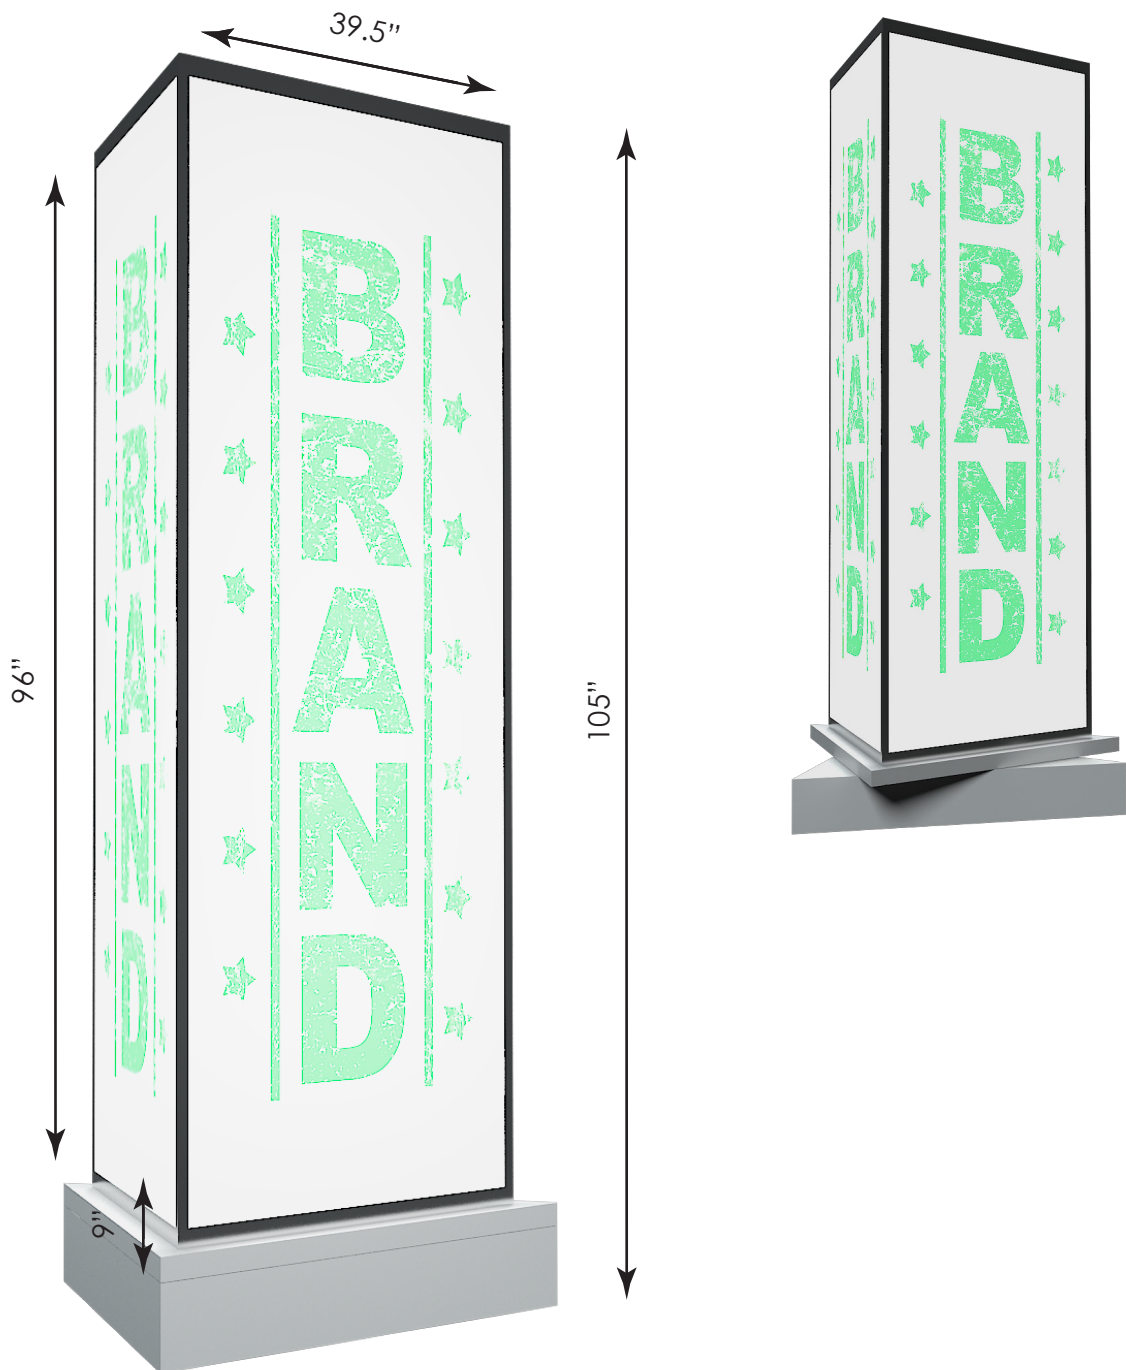

Specs: Custom shape MAX 4' W x 4' H and/or 7.5" W x 24" H Sets of Feet

SS or DS: Single

Material: Wall Noodle (Fat Head) Material

Price: \$2,500 per sticker

MAX size - 48" W x 48" H

Green line - background art with bleed

Blue line - Live art limits (text, logos, etc)

Pink line - Trim line

Final size - 7.5" W x 24" H

SPONSORSHIP OPPORTUNITY - S15

Opportunity: Backlit Spinning Triangle Tower

Location: 39" W x 105" H Three sided backlit tower placed in various locations

Quantity: 6

Specs: 37-7/8" W x 92-13/16" H

SS or DS: Single

Material: 3/16" Milk Plex

Price: \$10,000

SPONSORSHIP OPPORTUNITY - S16

Opportunity: Convention Center Sponsored MB's

Location: Placed in Registration lobby

Quantity: 6

Specs: 39" W x 89" H

SS or DS: Double

Material: 1/2" Foam

Price: \$5,000

Anything in the dark gray areas will be cut or hidden. Anything in the white-striped area may be hidden from view depending on the angle of view. Please keep these areas clear of anything but background art. No logos or copy.