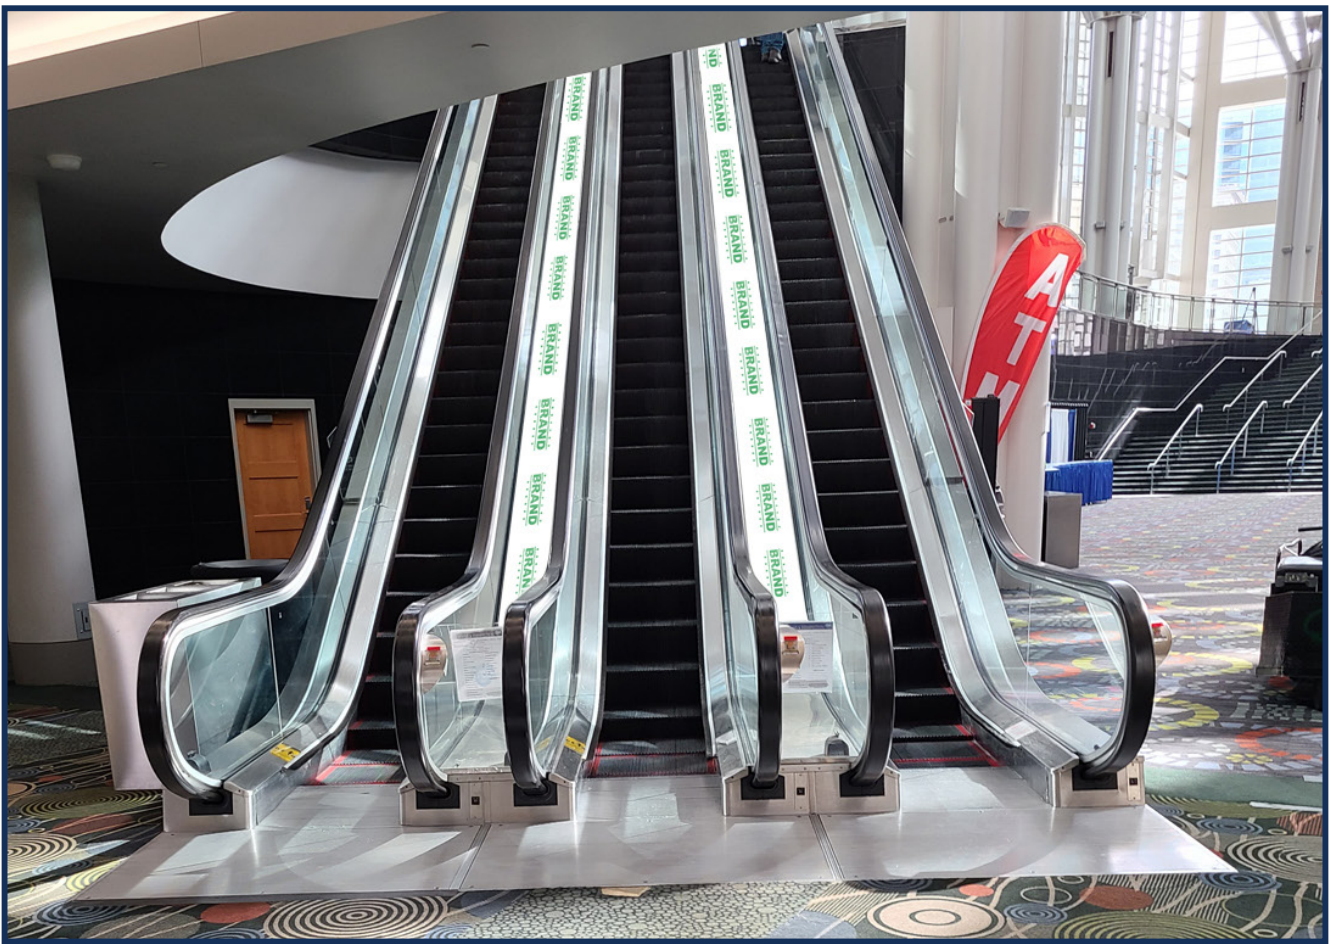

Opportunity: North Triple Escalator Runner

Location: North Triple Escalator E3, E4, E5

Quantity: 2

Specs: 16.5" W x 48' 8" L

SS or DS: Single

Material: Walll Noodle (Fat Head) Material

Price: \$17,500

SPONSORSHIP OPPORTUNITY - S6