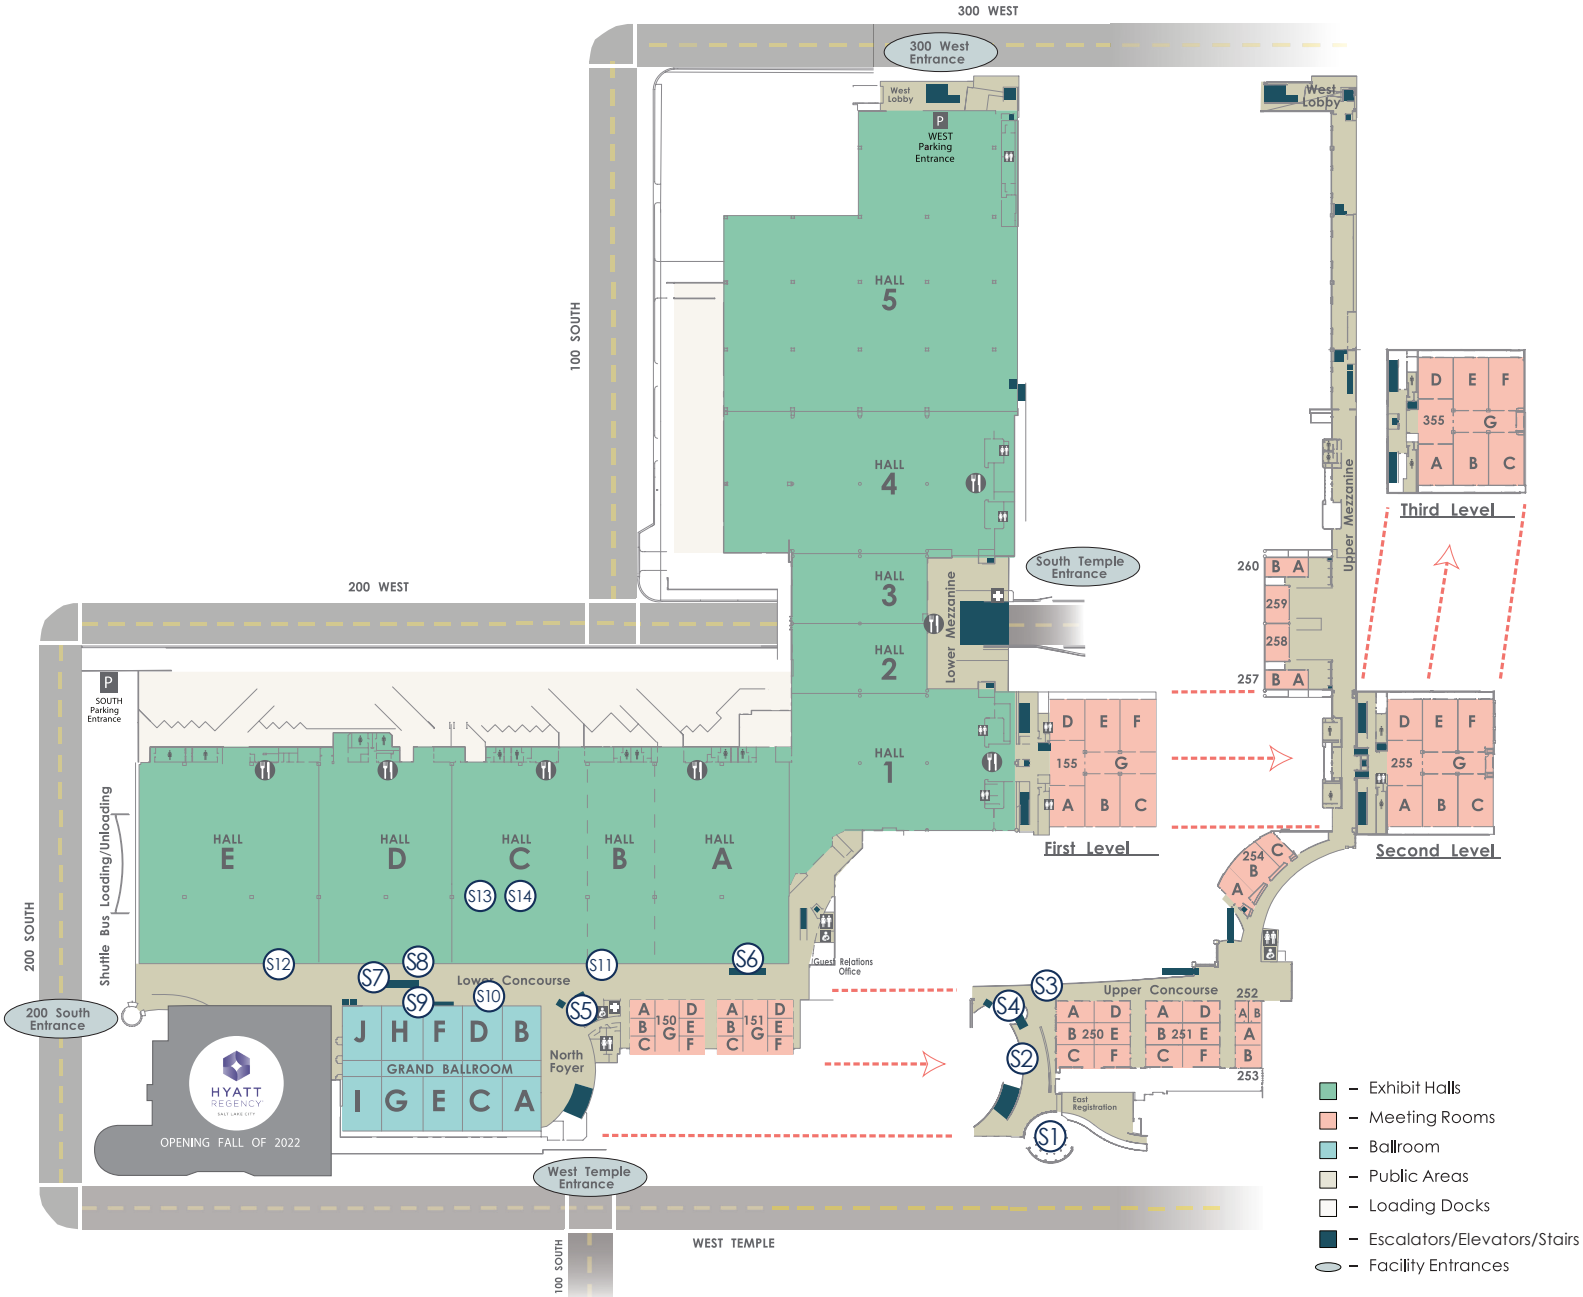

SPONSOR OPPORTUNITIES

Opportunity	# of Opportunities	Description
S1 - East Salt Shaker Window Clings	3	3' W x 3' H spaces (28 spaces per opportunity) Glass clings on inside tower arranged external visibility
S2 - North Foyer Glass Glass Railing Vinyl Border S&R	7	2'7" W x 3'8" H, Glass clings on railing overlooking Grand Ballroom
S3 - North Upper Hallway Glass Glass Railing Vinyl Border S&R	Multiple	2'7" W x 3'8" H, Glass clings on railing North Upper Hallway
S4 - North Triple Escalator Banner	1	31' W x 3' H, Banner above triple escalator
S5 - North Triple Escalator Runners	2	16.5" W x 48'8" L, North Triple Escalator E3, E4, E5
S6 - North Hall A Escalator Runner	1	16.5" W x 48' L, Escalators E6, E7 outside Hall A
S7 - South Lobby Escalator Runner	1	9" W x 46'7" L, Escalators E1, E2, outside Hall E
S8 - South Lobby Left Escalator Banner	1	16' W x 5' H, Banner on left ledge of Escalators E1, E2 outside Hall E
S9 - South Lobby Right Escalator Banner	1	12.5' W x 5' H, Banner on right ledge of Escalators E1, E2 outside Hall E
S10 - North Exhibit Hallway Column Wraps	3	13' W around x 8' H, 1 on each column outside Grand Ballroom
S11 - North Exhibit Hallway Window Clings	9	74.125" W x 45.875" H clings, 8 sets per opportunity, Glass clings on upper exterior windows
S12 - Coat Check Sponsor	1	74.125" W x 45.875" H clings, 4 sets, Hall E Lobby upper exterior windows above coat check
S13 - Aisle Sign Danglers	Multiple	1 per Aisle Sign, Custom shape not to exceed 48" W and 24"
S14 - Floor Stickers - Expo Hall	Multiple	Expo Hall Aisles, Custom shape MAX 4' W x 4' H and/or 7.5" W x 24" H Sets of Feet
S15 - Backlit Spinning Triangle Tower	6	39.5" W x 105" H, Three sided backlit tower placed in various locations (37.875" W x 92.75" H each panel)
S16 - Convention Center Sponsored Meterboards	6	39" W x 89" H, Placed in Registration lobby
S17 - Free Standing Cubes	6	8' H, Set of 3 branded cubes placed in various locations

OPPORTUNITY LOCATIONS