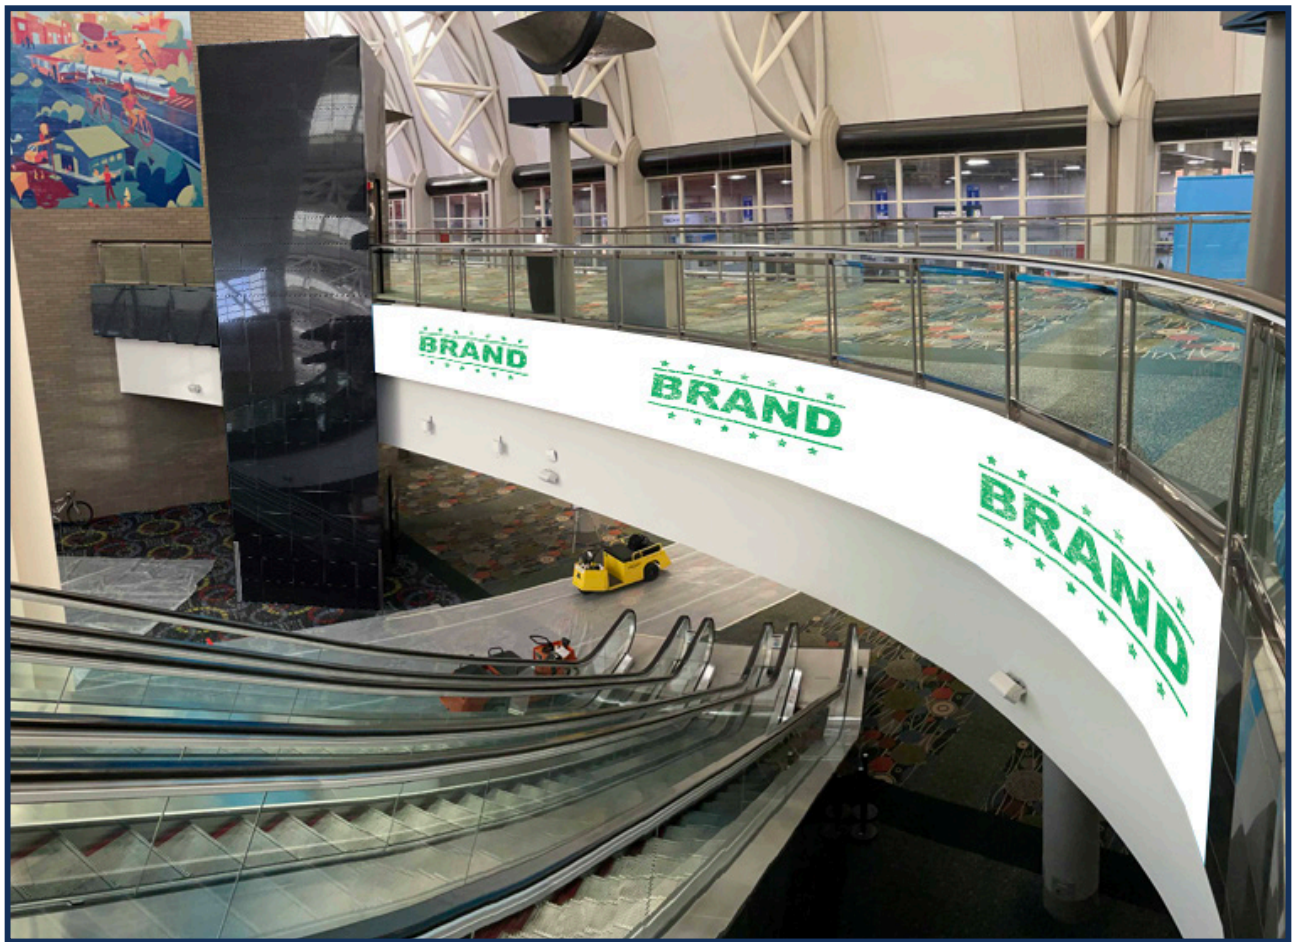

SPONSORSHIP OPPORTUNITY - S4

Opportunity: North Triple Escalator Banner - **SOLD OUT**

Location: Banner above triple escalator

Specs: 30' W x 3' H

SS or DS: Single

Material: Vinyl Banner

Price: \$25,000

SPONSORSHIP OPPORTUNITY - S5